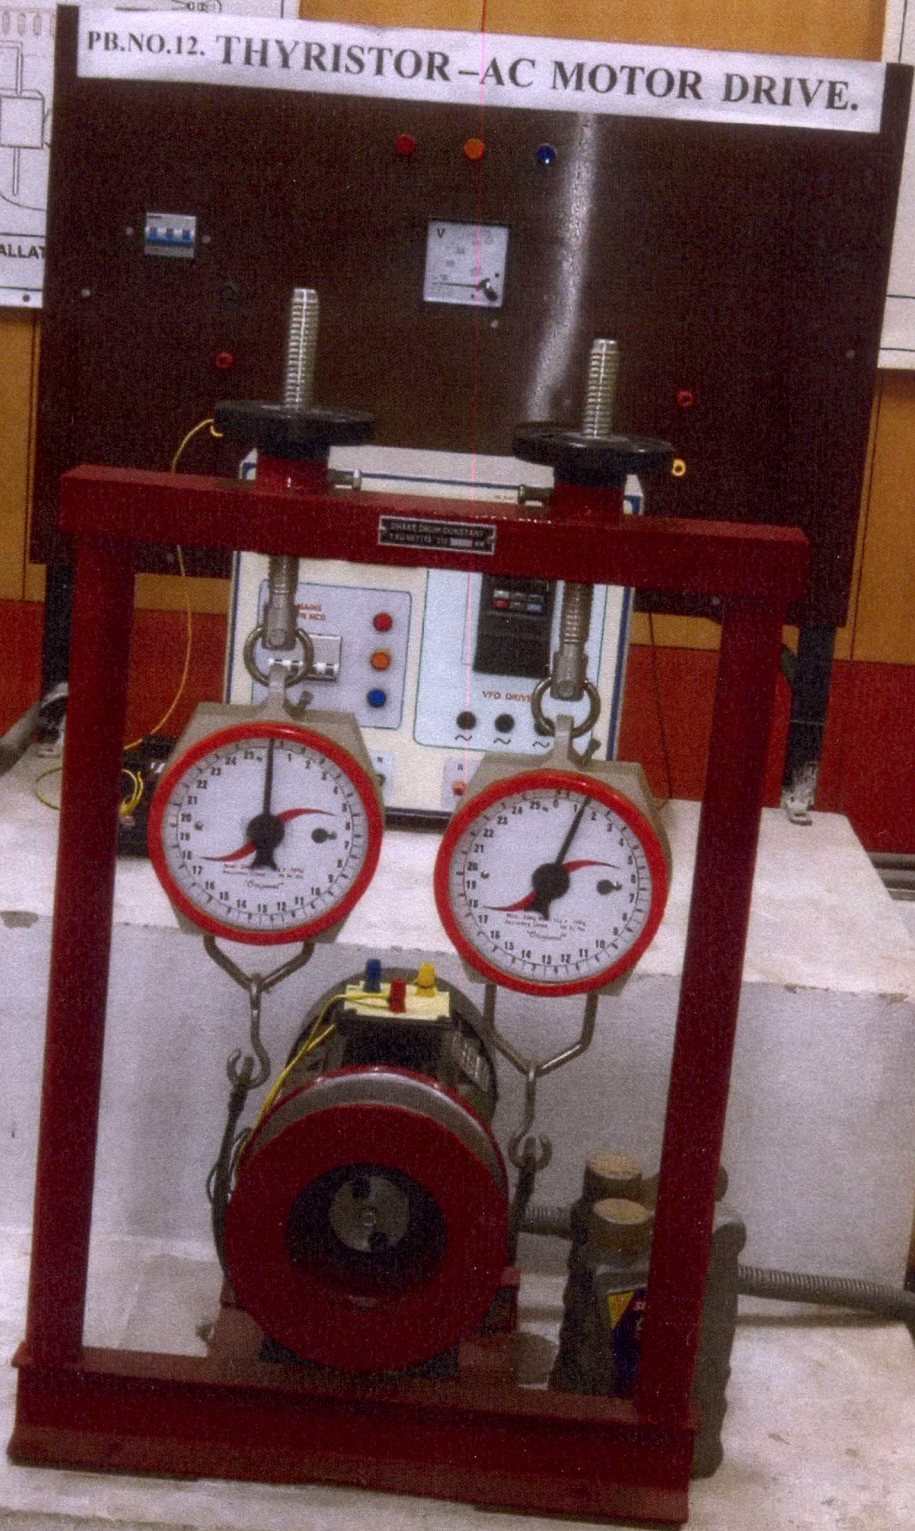

SINGLE PHASE ENERGY METER - INDUCTION TYPE

INDICATE - A, B & C

FLEMING'S RIGHT HAND RULE

PARTS OF A MOVING IRON INSTRUMENT

PB.NO.12. THYRISTOR-AC MOTOR DRIVE.

TEST ON DOMESTIC WIRING INSTALLATION - POLARITY TEST

4) 1100 V 4-CORE PAPER-INSULATED LEAD-SHEATHED SINGLE WIRE ARMOURED CABLE

UNDER GROUND CABLE