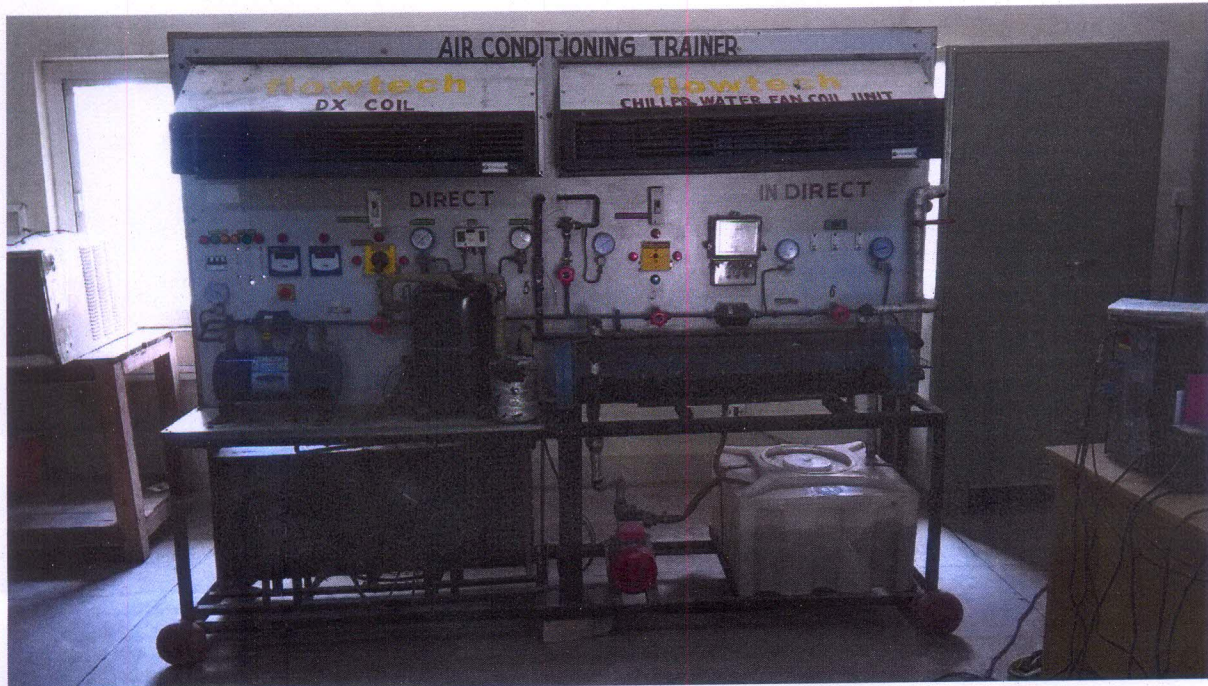

مولانا آزاؑ نیشنل اردو یونیورسٹی

مولانا آزاؑ نیشنل اردو یونیورسٹی

MAULANA AZAD NATIONAL URDU UNIVERSITY
INDUSTRIAL TRAINING INSTITUTE
HYDERABAD

Availability of high end machinery and Equipments

High end machinery and equipments are available in
Mechanic (R&AC), Electrician and electronics Mechanic, trades
of MANUU ITI.

1. Air Conditioning Trainer
2. Cold storage plant
3. Thyristor Ac motor drive
4. Electrical machine trainer
5. Open type compressor unit
6. Hermetic type compressor unit
7. Digital storage oscilloscope
8. Electronics mechanic measuring instrument
9. Interactive smart board
10. Electronics mechanic trainer kit
11. 22" LED television

7. HIGH END MACHINERY

SINGLE PHASE ENERGY METER - INDUCTION TYPE

INDICATE - A, B & C

FLEMING'S RIGHT HAND RULE

PARTS OF A MOVING IRON INSTRUMENT

PB.NO.12. THYRISTOR-AC MOTOR DRIVE.

TEST ON DOMESTIC WIRING INSTALLATION - POLARITY TEST